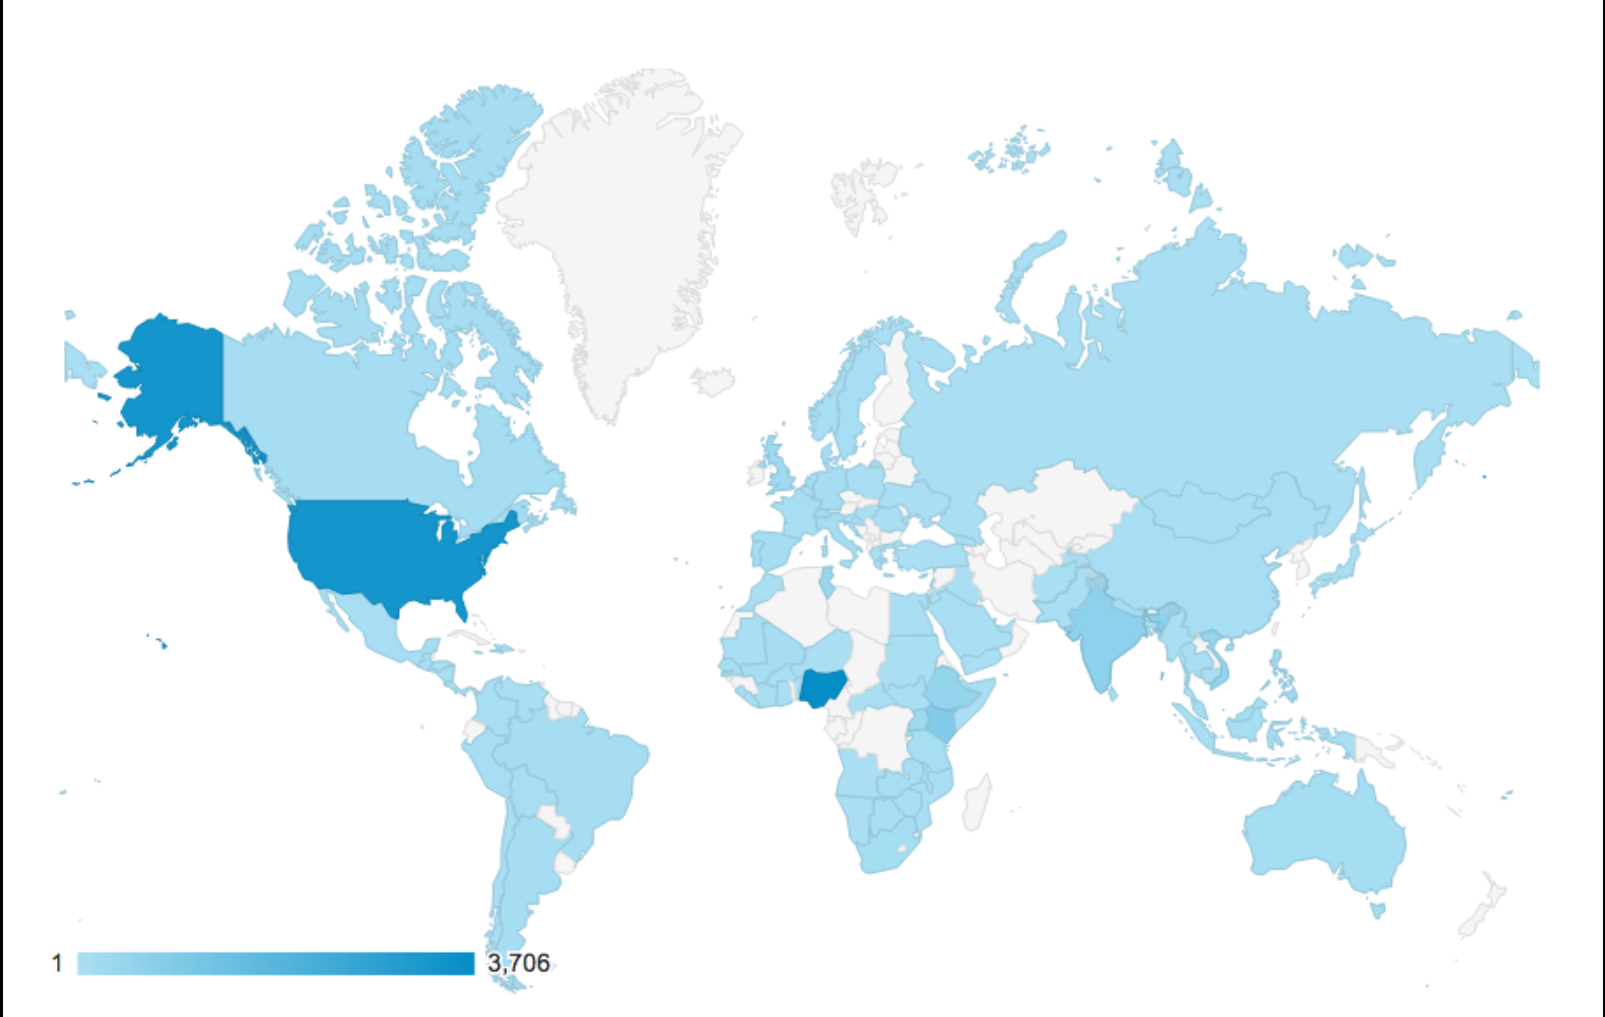

# Where is enketo used?

- 5000+ launched surveys this week (known)
- various groups have installed it themselves
- active community on Google Groups (fh)
- many orgs are planning to adopt it