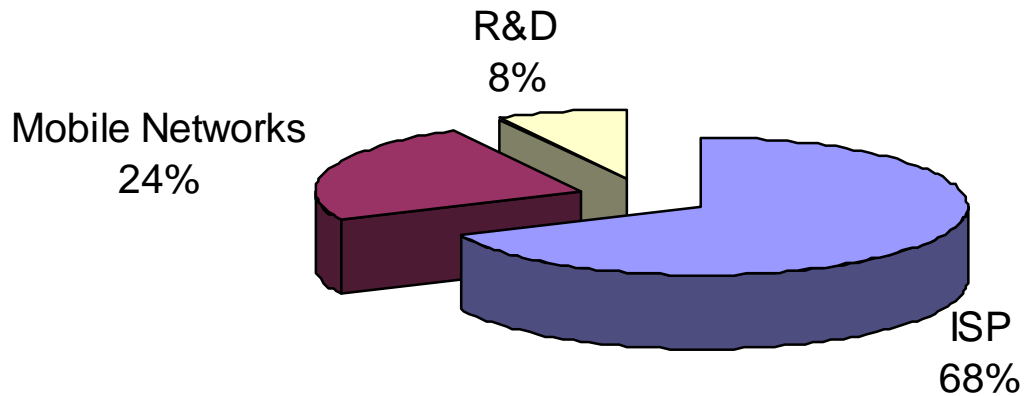

Distribution of activities

Turnover (%)